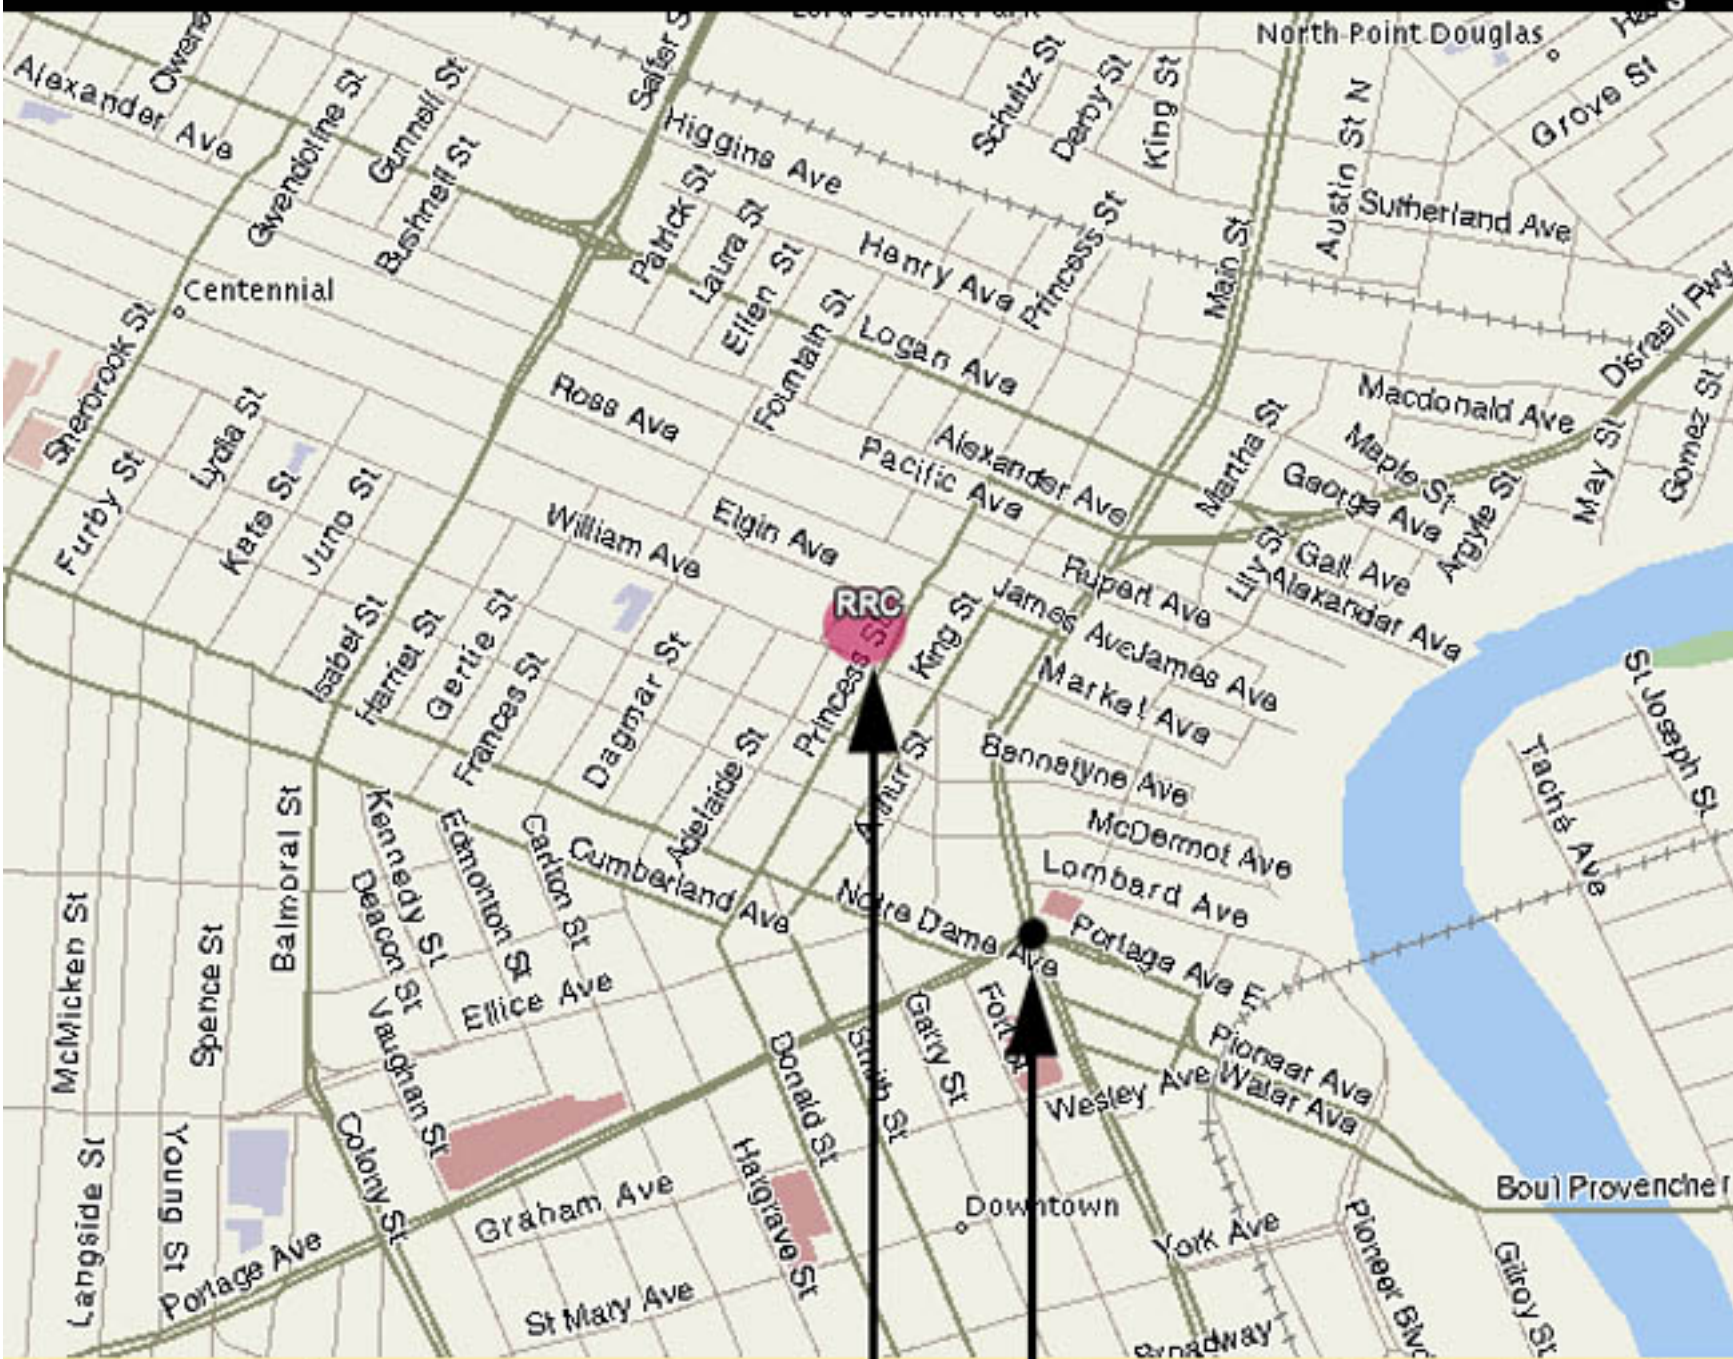

# Princess Street Campus location within downtown Winnipeg:

160 Princess Street  
Winnipeg, MB R3B 1K9

Portage Avenue at Main Street Intersection  
Princess Street Campus Block